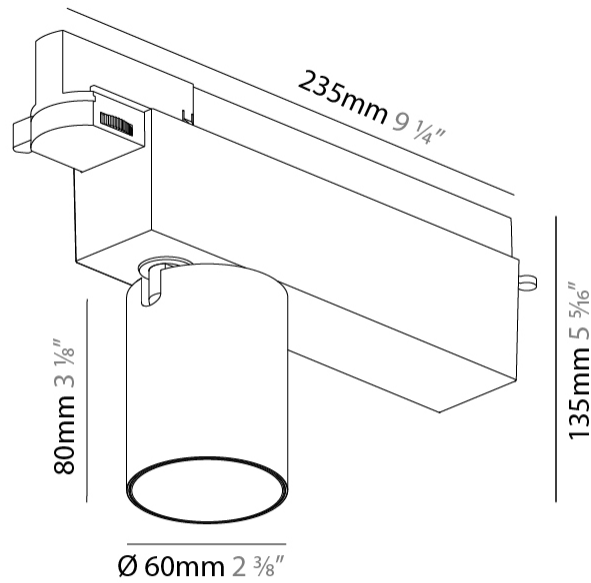

GENERAL

Series: Centriq
Subseries: Centriq 60
Brand: Prolicht
Division: Architectural
Mounting Type: Track
Mounting Location: Ceiling
Subcategory: Spots

PHYSICAL

Shape: Cylinder
Diameter (mm): 60
Diameter (in): 2 3/8
Length (mm): 235
Length (in): 9 1/4
Height (mm): 135
Height (in): 5 5/16
Light Distribution: Adjustable / Direct
Weight (kg): 0.7
Weight (lbs): 1.54
Installation Requirement: Track or profile system
Fixture Finish: SSR / BKV / CWI / CRY / HAB / UFT / ITA / RUA / FTG / MYG / LOD / PUS / FRO / FUP / KIA / POP / BLS / SPG / MEY / GOH / GUM / CHC / COM / ABZ / JAG / OBR / MOS / ROR
Fixture Material: Aluminum Die Cast

ELECTRICAL

Lamp Type: LED (Zhaga Standard)
Input Wattage (W): 12 / 15
Total Output Wattage (W): 10.8 / 13.5
Dimming: Tri-Mode (Non-Dimming and Phase Dimming (120Vac only) and 0-10V Dimming)
Driver Included: Yes
Driver Location: Integrated
Driver Type: Constant Current - Universal
Driver Class: Class 2
Input Voltage (V): 120 - 277
Constant Current (MA): 350

LED

Number of LEDs: 1
Color Temperature (°K): 2700 / 3000 / 3500 / 4000
Max. Delivered Lumen (lm): 520 / 580 / 627 / 640
Nominal Lumen (lm): 960 / 1070 / 1156 / 1180
CRI: >90 CRI
Lamp Life (hrs): 50000
Upon Request: Special Color Temperature Special Led

OPTICAL

Beam Angle: 8
Adjustability: Rotational 340°; Tilt 90°
Upon Request: Special Beam Angles

RATINGS AND CERTIFICATIONS

Certified By: Certified for North American Standards
IP rating: IP20